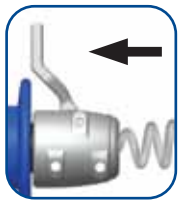

PISTOL GRIP Drum Auger

Unlock
Cable

Lock
Cable

- **High Impact Polymer Housing**
Long Lasting Durability
- **Quick-Lever Cable Lock**
Faster Cable Adjustment
- **Center-Balanced Pistol Grip**
Better Control

Item #	Description	Case Pack
85150	1/4" x 15'	4
85250	1/4" x 25'	4

PISTOL GRIP **Power Drum Auger**

Unlock
Cable

Lock
Cable

- **High Impact Polymer Housing**
For Long Lasting Durability
- **Quick-Lever Cable Lock**
Faster Cable Adjustment
- **Center-Balanced Rubber Pistol Grip**
Better Control & Comfort
- **Drill Attachment**
Manual or Drill Powered Operation