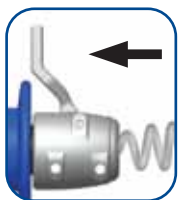

PISTOL GRIP Drum Auger

Unlock
Cable

Lock
Cable

- **High Impact Polymer Housing**
Long Lasting Durability
- **Quick-Lever Cable Lock**
Faster Cable Adjustment
- **Center-Balanced Pistol Grip**
Better Control

Item #	Description	Case Pack
85150	1/4" x 15'	4
85250	1/4" x 25'	4

PISTOL GRIP **Power Drum Auger**

Unlock
Cable

Lock
Cable

- **High Impact Polymer Housing**
For Long Lasting Durability
- **Quick-Lever Cable Lock**
Faster Cable Adjustment
- **Center-Balanced Rubber Pistol Grip**
Better Control & Comfort
- **Drill Attachment**
Manual or Drill Powered Operation